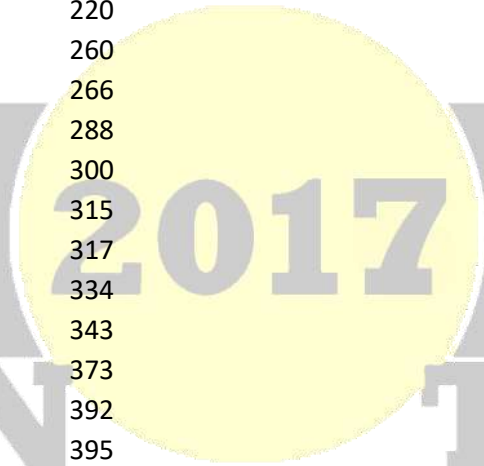

2017 Hole In The Wall Invitational

Boys Varsity 1 & 2

Varsity Boys Team Avg Over 18:00 Official Team Scores

1	Medical Lake	107
2	Arlington	151
3	Rogers (Puyallup)	166
4	Emerald Ridge	171
5	Seattle Prep	220
6	Lakewood	260
7	Mt Rainier	266
8	Cheney	288
9	Garfield	300
10	Redmond	315
11	Camas	317
12	Northwest	334
13	King's	343
14	Mt Vernon	373
15	Monroe	392
16	North Kitsap	395
17	Sehome	467
18	Juanita	502
19	University Prep	511
20	Kent Meridian	520
21	Cascade (Everett)	533
22	Port Angeles	558
23	Lake Washington	589
24	Marysville-Pilchuck	594
25	Granite Falls	619
26	Squaticum	636
27	White River	654
28	Sedro-Woolley	688
29	Meadowdale	751
30	Seattle Christian	806
31	Klahowya	875
32	Vashon Island	941
33	Woodinville	962
34	Blaine	970
35	Adna	1005
36	Mount Baker	1017